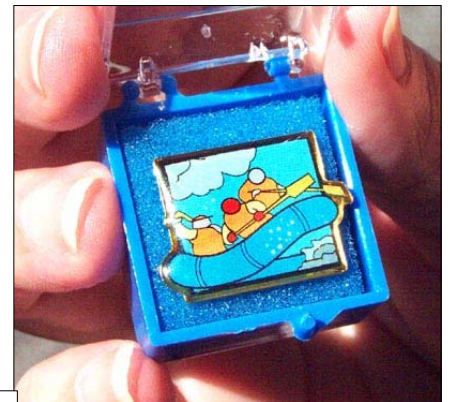

pins

Please send order to:

Name: _____

Address: _____

City ST Zip: _____

Phone: _____
(in case of questions regarding your order)